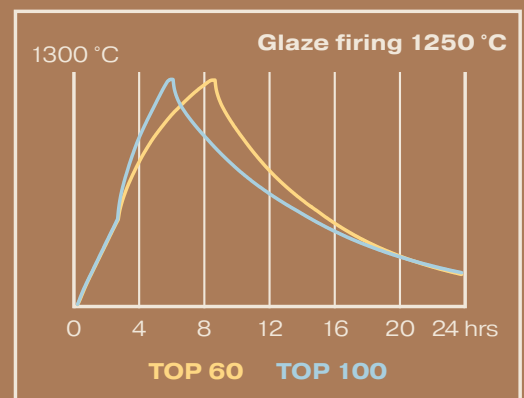

## That's what we call sustainability.

**Costs for bisque and glaze firing using our models TOP 60 and TOP 100 as examples:**

\*Bisque firing 950 °C, glaze firing 1250 °C. Charge weight incl. kiln furniture: Top 60: 18 kg, Top 100: 30 kg. Calculated energy price: 0,30 €/kWh.