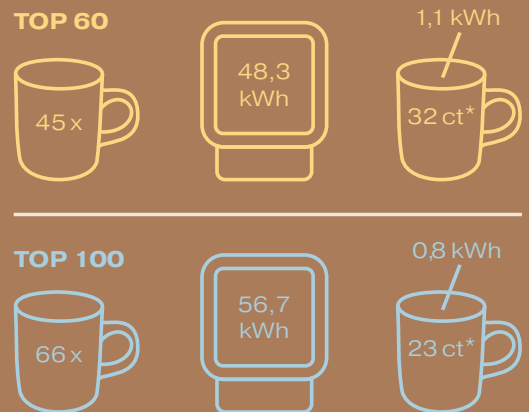

# Optimal energy efficiency and excellent firing results.

Our top loaders have a long and economical life.

Each kiln is built with love in our factory in Germany. We use the highest quality materials we can source in every aspect of the kiln. The kiln uses energy efficiently, whilst giving you the best firing results.

## That's what we call sustainability.

**Costs for bisque and glaze firing using our models TOP 60 and TOP 100 as examples:**

\*Bisque firing 950 °C, glaze firing 1250 °C. Charge weight incl. kiln furniture: Top 60: 18 kg, Top 100: 30 kg. Calculated energy price: 0,30 €/kWh.